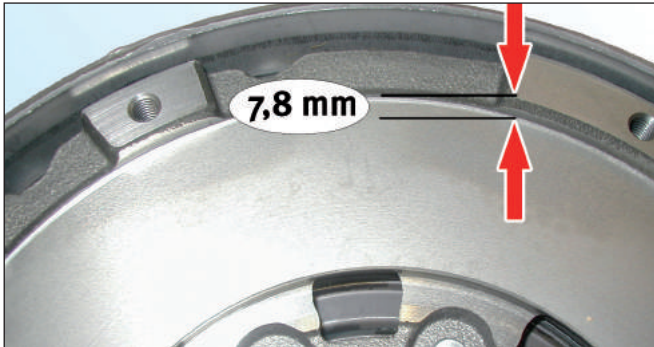

Original DMF (No longer available)

Fig. 1: 415 0148 10 / 415 0151 10 / 415 0196 10
(old DMF version)

The measurement from the clutch bolting surface (fig. 1, upper arrow) to the friction surface (fig. 1, lower arrow) is 7.8 mm. Only LuK RepSet 624 3148 09 or LuK RepSet Pro 624 3148 33 and 624 3148 34 may be used in conjunction with the "old" dual mass flywheel.