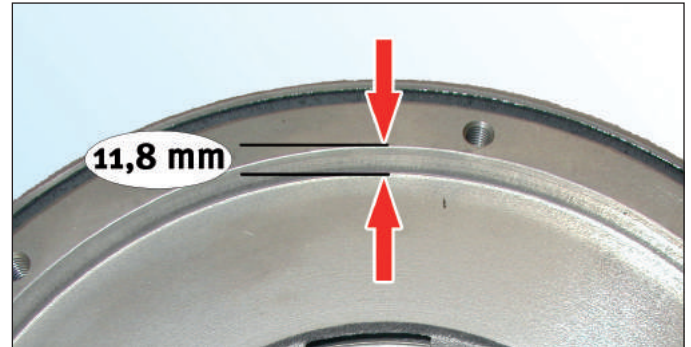

Modified DMF

Fig. 2: 415 0239 10 / 415 0243 10 / 415 0247 10
(new DMF version)

The measurement from the clutch bolting surface (fig. 2, upper arrow) to the friction surface (fig. 2, lower arrow) is 11.8 mm.