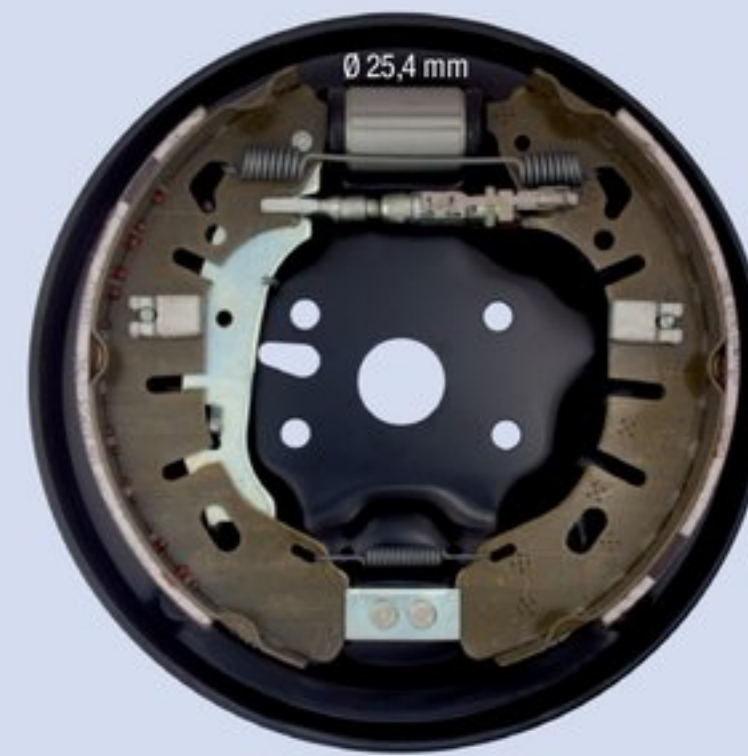

SX

Ø 254 x 57 mm

FC254024