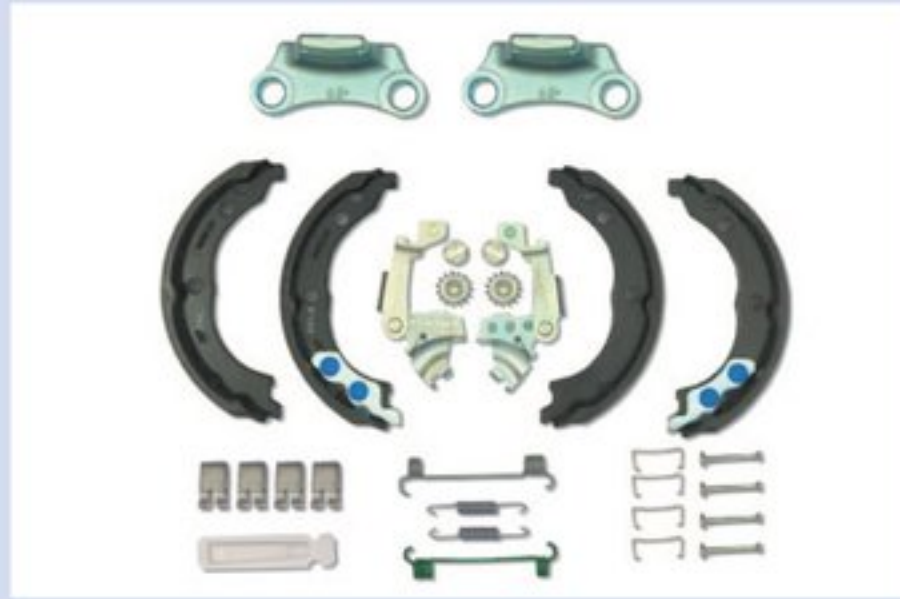

FC295214

DX

Illustrazioni kit freni

Illustrations drum brake kits (without back plate)

FIAT DUCATO - CITROEN JUMPER - PEUGEOT BOXER 4x4 mod. 2001

FK172003

Ø 172 x 40 mm

FIAT PANDA - Y10 - UNO - FIORINO 1988-1993 - LANCIA DELTA