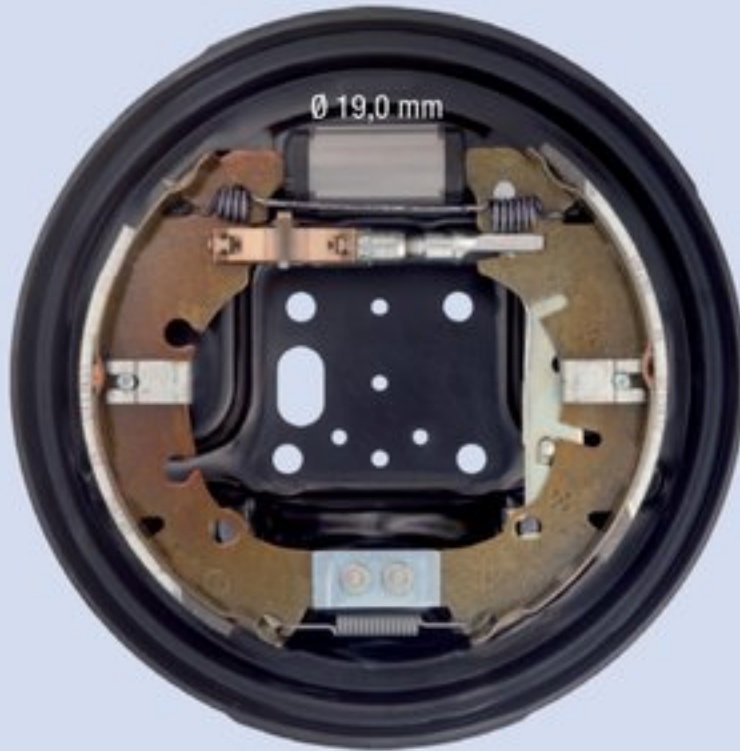

Illustrazioni freni a tamburo

Illustrations drum brake kits

FORD FIESTA dal 2002 - FOCUS - FUSION - MAZDA 2

FC203203