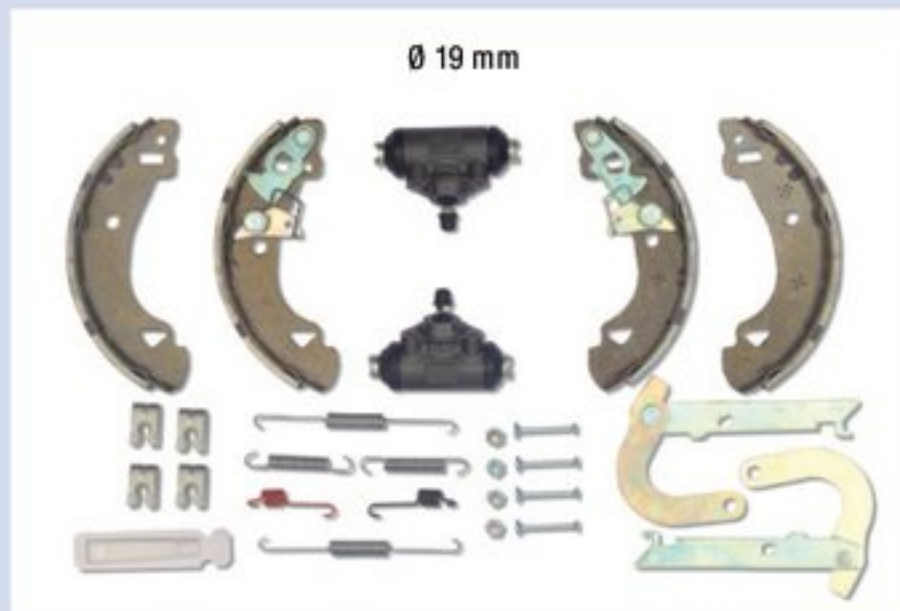

Illustrazioni kit freni

Illustrations drum brake kits (without back plate)

FIAT DUCATO - CITROEN JUMPER - PEUGEOT BOXER 4x4 mod. 2001

FK172003

Ø 172 x 40 mm

FIAT PANDA - Y10 - UNO - FIORINO 1988-1993 - LANCIA DELTA

FK185103

Ø 185 x 30 mm

FIAT PANDA 4X4 - Y10 4WD - SEAT MARBELLA

FK185104

Ø 185 x 30 mm

PIAGGIO PORTER mod. 1995 e 2010

FK203901

Ø 203 x 38 mm

FORD TRANSIT - TOURNEO CONNECT

FK228205

Ø 228 x 57 mm