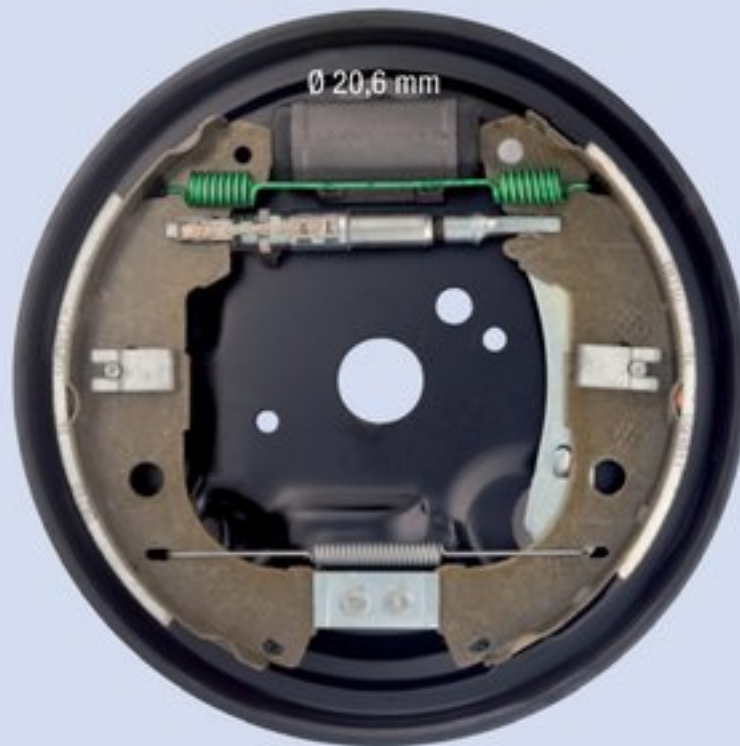

FC210706

DX

Illustrazioni freni a tamburo

Illustrations drum brake kits

FIAT MAREA SW - 145/6 - MARENGO - MULTIPLA - PALIO SW - TIPO (base e ABS Ø 13)

FC228108

SX

Ø 228 x 40 mm