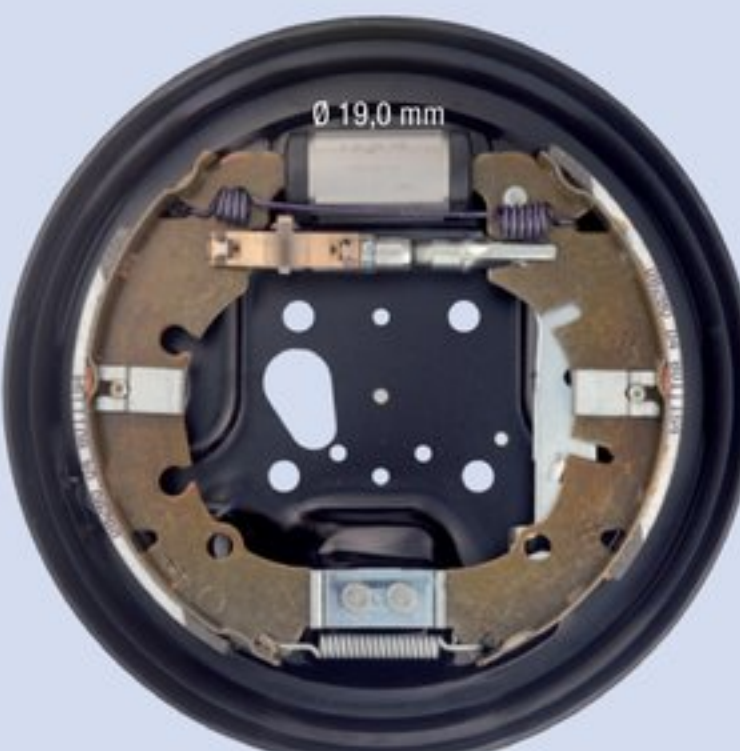

DX

FORD FIESTA - PUMA (con ABS) - SPORTKA - STREETKA

FC203202