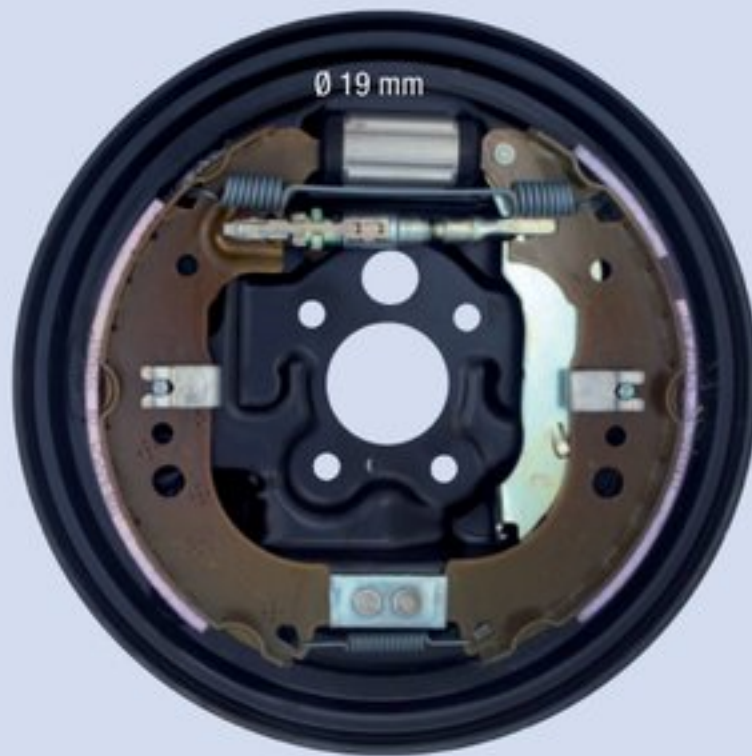

FC228601

SX

Ø 228 x 40 mm

DX

Illustrazioni freni a tamburo

Illustrations drum brake kits

SEAT TOLEDO - SKODA RAPID - ROOMSTER

FC228701