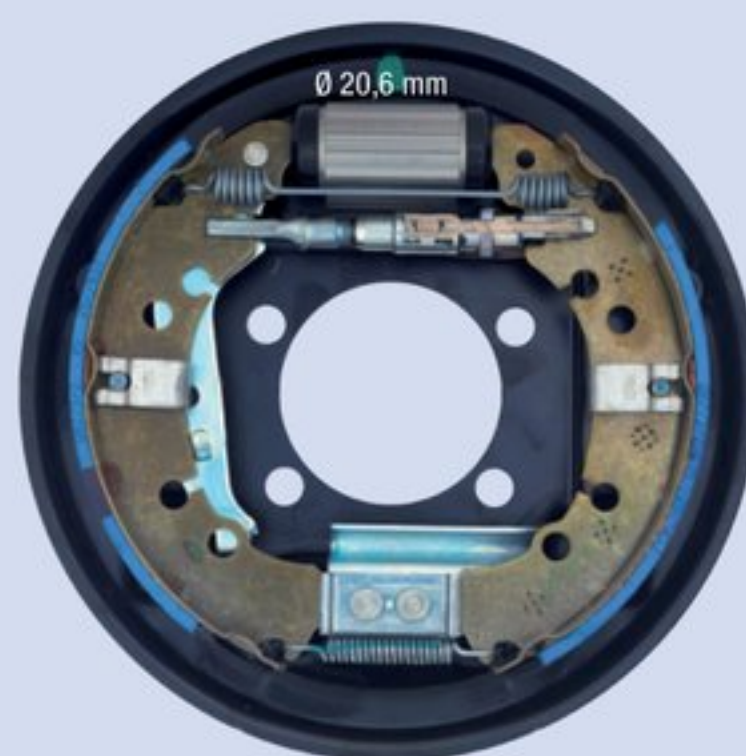

Illustrazioni freni a tamburo

Illustrations drum brake kits

RENAULT CLIO II e IV - TWINGO II - DACIA LOGAN - SANDERO (con ABS)

FC203305

SX

Ø 203 x 38 mm

DX

SMART fortwo mod. 2014

FC203306

SX

Ø 203 x 38 mm

DX

TOYOTA YARIS mod. 2005

FC203501

SX

Ø 203 x 38 mm

DX

TOYOTA YARIS mod. 2012

FC203502

SX

Ø 203 x 38 mm

DX