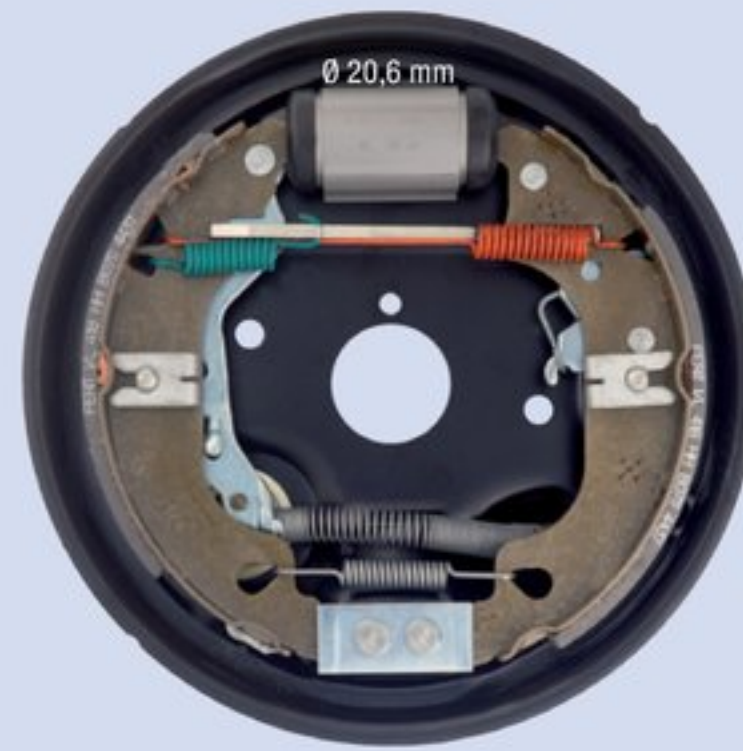

Illustrazioni freni a tamburo

Illustrations drum brake kits

FIAT PUNTO 1.2 8V - 16V dal '99 (senza ABS)

FC180111