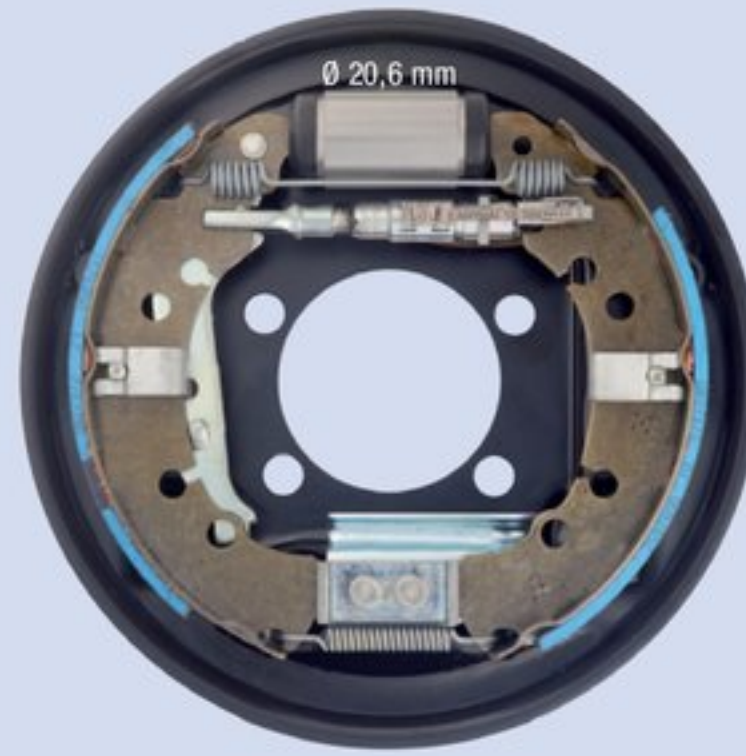

Illustrazioni freni a tamburo

Illustrations drum brake kits

RENAULT CLIO II e IV - TWINGO II - DACIA LOGAN - SANDERO (con ABS)

FC203305

SX

Ø 203 x 38 mm

DX

SMART fortwo mod. 2014

FC203306

SX

Ø 203 x 38 mm

DX

TOYOTA YARIS mod. 2005

FC203501

SX

Ø 203 x 38 mm

DX

TOYOTA YARIS mod. 2012

FC203502

SX

Ø 203 x 38 mm

DX