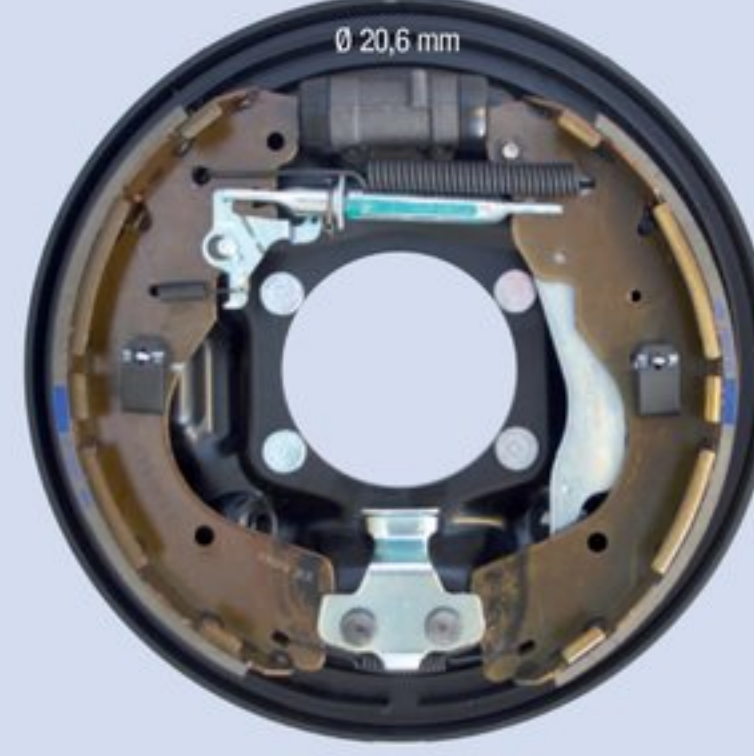

SX

Ø 295 x 56 mm

FC295212