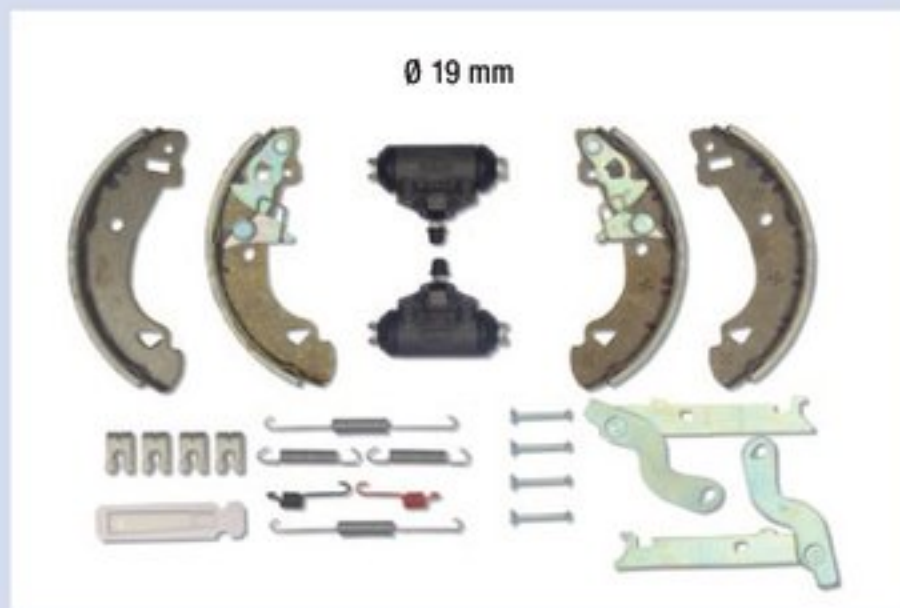

Illustrazioni kit freni

Illustrations drum brake kits (without back plate)

FIAT DUCATO - CITROEN JUMPER - PEUGEOT BOXER 4x4 mod. 2001

FK172003

Ø 172 x 40 mm

FIAT PANDA - Y10 - UNO - FIORINO 1988-1993 - LANCIA DELTA

FK185103

Ø 185 x 30 mm

FIAT PANDA 4X4 - Y10 4WD - SEAT MARBELLA

FK185104

Ø 185 x 30 mm

PIAGGIO PORTER mod. 1995 e 2010

FK203901

Ø 203 x 38 mm

FORD TRANSIT - TOURNEO CONNECT

FK228205

Ø 228 x 57 mm